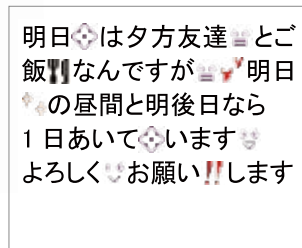

Picture Font Auto Insertion, Deco Mail Compatibility

In addition to conventional picture fonts, automatic insertion of Deco Mail picture fonts (GIF images) is possible. Text color and size can also be varied.

©MTI Ltd.